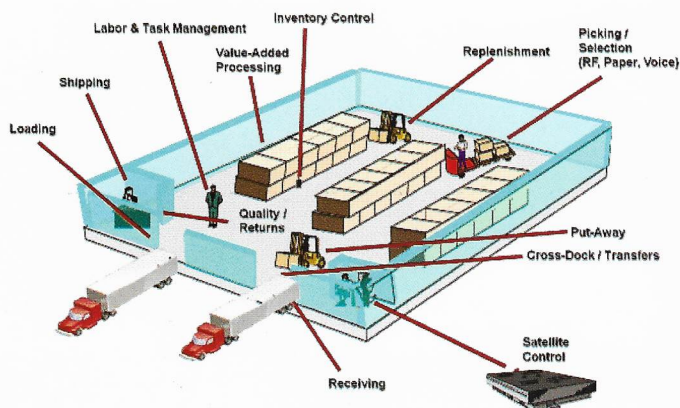

AUTOMATING WAREHOUSES FOR IMPROVED EFFICIENCY

Warehouse Data Collection Solution

- › Barcode / RF ID based data collection solution
- › Automate the operations within a warehouse
- › Eliminate errors at the point of scanning eliminating costly error correction
- › Faster and accurate capture of information in real time
- › Perform receiving, issuing, transfer, stock take using portable terminals
- › Reduce dependency on manual resources
- › Tightly integrated to different back end systems
- › Runs in real time over wireless network
- › Batch / Serial / Quantity based items

Barcode Gulf's WDC Warehouse Data Collection solution is a powerful, easy to use solution to automate the operations inside a warehouse using barcodes or RF ID.

The solution runs over the wireless network providing information in real time and it is tightly integrated with different ERP / WMS systems thereby eliminating data entry.

The WDC solution helps the user to do operations within a warehouse faster and without errors.

PO-Serialized	
PO No:	<input type="text" value="PO/00999"/>
Item Code:	<input type="text" value="AT1SS11000002"/>
Item Desc:	<input type="text" value="JACQUARD"/>
Line No:	<input type="text" value="10"/>
SerialNo:	<input type="text"/>
Quantity:	<input type="text" value="1"/>
PO Qty:	<input type="text" value="10"/>
Rcvd Qty:	<input type="text" value="0"/>
<input type="button" value="Save"/> <input type="button" value="Close"/>	

Key Features of WDC

- > Configurable to do different operations within the warehouse
- > Can be used for Goods In, Goods Out, Bin Transfer, Warehouse Transfer, Stock Take
- > Used for serial number items, batch number items and quantity based items.
- > Integrated barcode scanning
- > Integrated to different back end systems (ERP /WMS)
- > Works over wireless providing real time data to the back end.