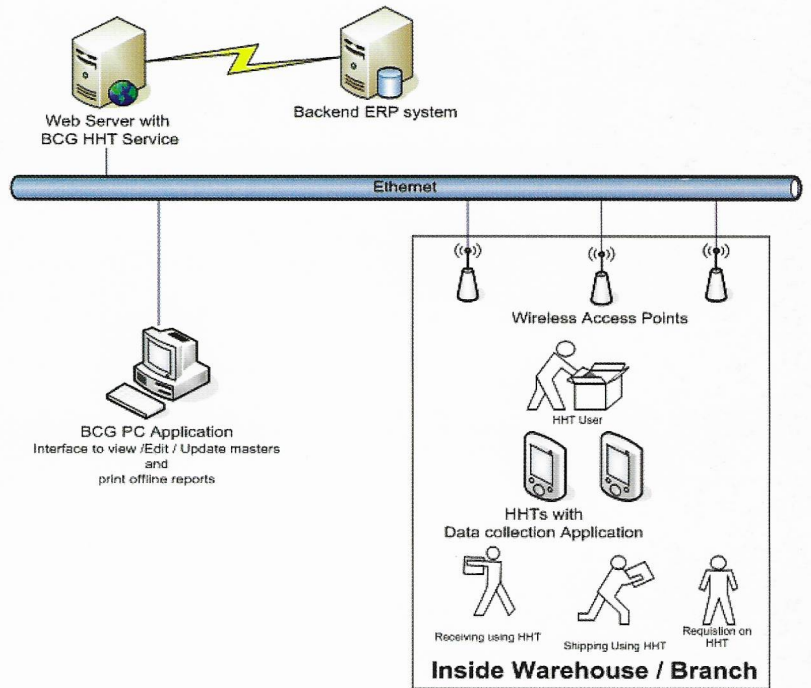

AUTOMATING WAREHOUSES FOR IMPROVED EFFICIENCY

Warehouse Data Collection Solution

- › Barcode / RF ID based data collection solution
- › Automate the operations within a warehouse
- › Eliminate errors at the point of scanning eliminating costly error correction
- › Faster and accurate capture of information in real time
- › Perform receiving, issuing, transfer, stock take using portable terminals
- › Reduce dependency on manual resources
- › Tightly integrated to different back end systems
- › Runs in real time over wireless network
- › Batch / Serial / Quantity based items

Barcode Gulf's WDC Warehouse Data Collection solution is a powerful, easy to use solution to automate the operations inside a warehouse using barcodes or RF ID.

The solution runs over the wireless network providing information in real time and it is tightly integrated with different ERP / WMS systems thereby eliminating data entry.

The WDC solution helps the user to do operations within a warehouse faster and without errors.

PO-Serialized	
PO No:	<input type="text" value="PO/00999"/>
Item Code:	<input type="text" value="AT1SS11000002"/>
Item Desc:	<input type="text" value="JACQUARD"/>
Line No:	<input type="text" value="10"/>
SerialNo:	<input type="text"/>
Quantity:	<input type="text" value="1"/>
PO Qty:	<input type="text" value="10"/>
Rcvd Qty:	<input type="text" value="0"/>
<input type="button" value="Save"/> <input type="button" value="Close"/>	

Key Features of WDC

- > Configurable to do different operations within the warehouse
- > Can be used for Goods In, Goods Out, Bin Transfer, Warehouse Transfer, Stock Take
- > Used for serial number items, batch number items and quantity based items.
- > Integrated barcode scanning
- > Integrated to different back end systems (ERP /WMS)
- > Works over wireless providing real time data to the back end.